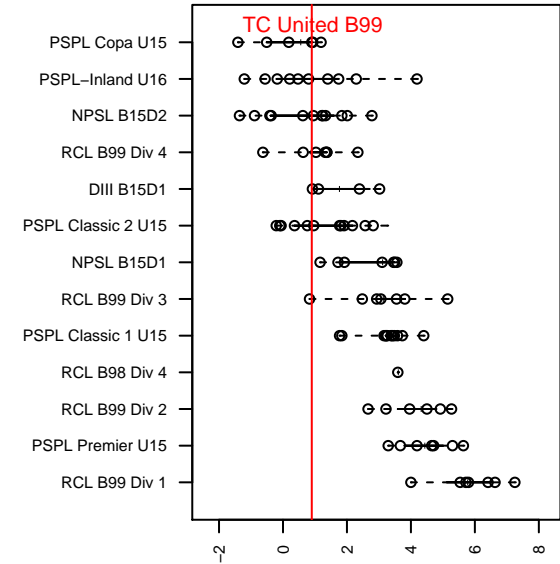

TC United B99

Thurston County United
 Lacey, WA
 B99 total strength=1179
 attack=4.7 defense=2.94
 fall league = PSPL Copa U15
 notes= Ed 2013, 2014

alt names used:
 TC United BU14 – Ed
 TC United BU15 – Ed
 TCU BU15 Ed
 TC United BU15–Ed

Venues played:
 2014 Crossfire Select Cup BU15 Silver
 2014 Blast Off BU15 B
 2014 PSPL Copa U15
 2014 Founders Cup B99

TC United B99
 Dots are actual minus expected GF (blue circles) and GA (red triangles).
 Blue line is smoothed change in attack strength. Red is smoothed change in defense strength.

**attack and defense variance (black dot)
relative to other teams
and top 10 in region**

**attack and defense rating
relative to others at age
and all opponents in last 13 months**

Performance relative to 13 month average