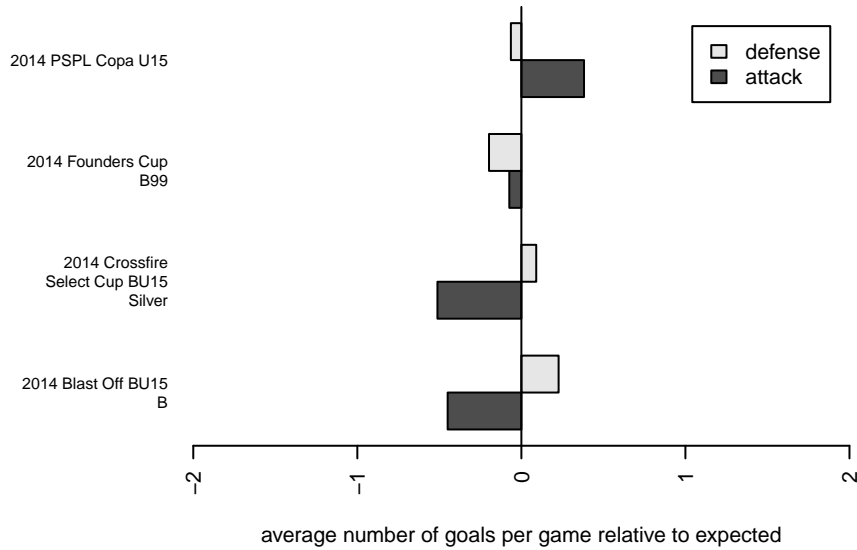

TC United B99

Thurston County United
 Lacey, WA
 B99 total strength=1179
 attack=4.7 defense=2.94
 fall league = PSPL Copa U15
 notes= Ed 2013, 2014

alt names used:
 TC United BU14 – Ed
 TC United BU15 – Ed
 TCU BU15 Ed
 TC United BU15–Ed

Venues played:
 2014 Crossfire Select Cup BU15 Silver
 2014 Blast Off BU15 B
 2014 PSPL Copa U15
 2014 Founders Cup B99

TC United B99
 Dots are actual minus expected GF (blue circles) and GA (red triangles).
 Blue line is smoothed change in attack strength. Red is smoothed change in defense strength.

**attack and defense variance (black dot)
relative to other teams
and top 10 in region**

**attack and defense rating
relative to others at age
and all opponents in last 13 months**

Performance relative to 13 month average