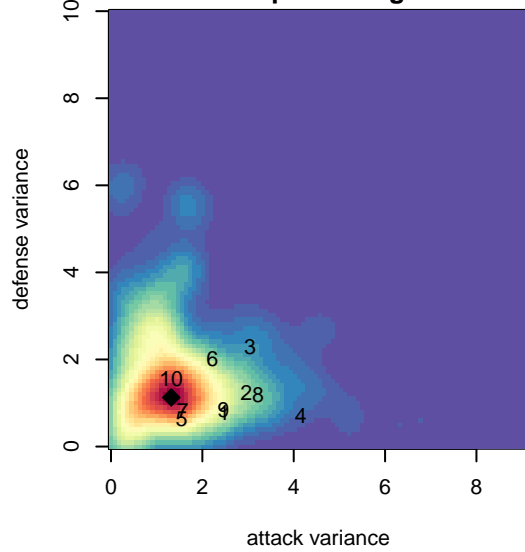

TC United B99

Thurston County United
 Lacey, WA
 B99 total strength=1179
 attack=4.7 defense=2.94
 fall league = PSPL Copa U15
 notes= Ed 2013, 2014

alt names used:
 TC United BU14 – Ed
 TC United BU15 – Ed
 TCU BU15 Ed
 TC United BU15–Ed

Venues played:
 2014 Crossfire Select Cup BU15 Silver
 2014 Blast Off BU15 B
 2014 PSPL Copa U15
 2014 Founders Cup B99

TC United B99
 Dots are actual minus expected GF (blue circles) and GA (red triangles).
 Blue line is smoothed change in attack strength. Red is smoothed change in defense strength.

**attack and defense variance (black dot)
relative to other teams
and top 10 in region**

**attack and defense rating
relative to others at age
and all opponents in last 13 months**

Performance relative to 13 month average